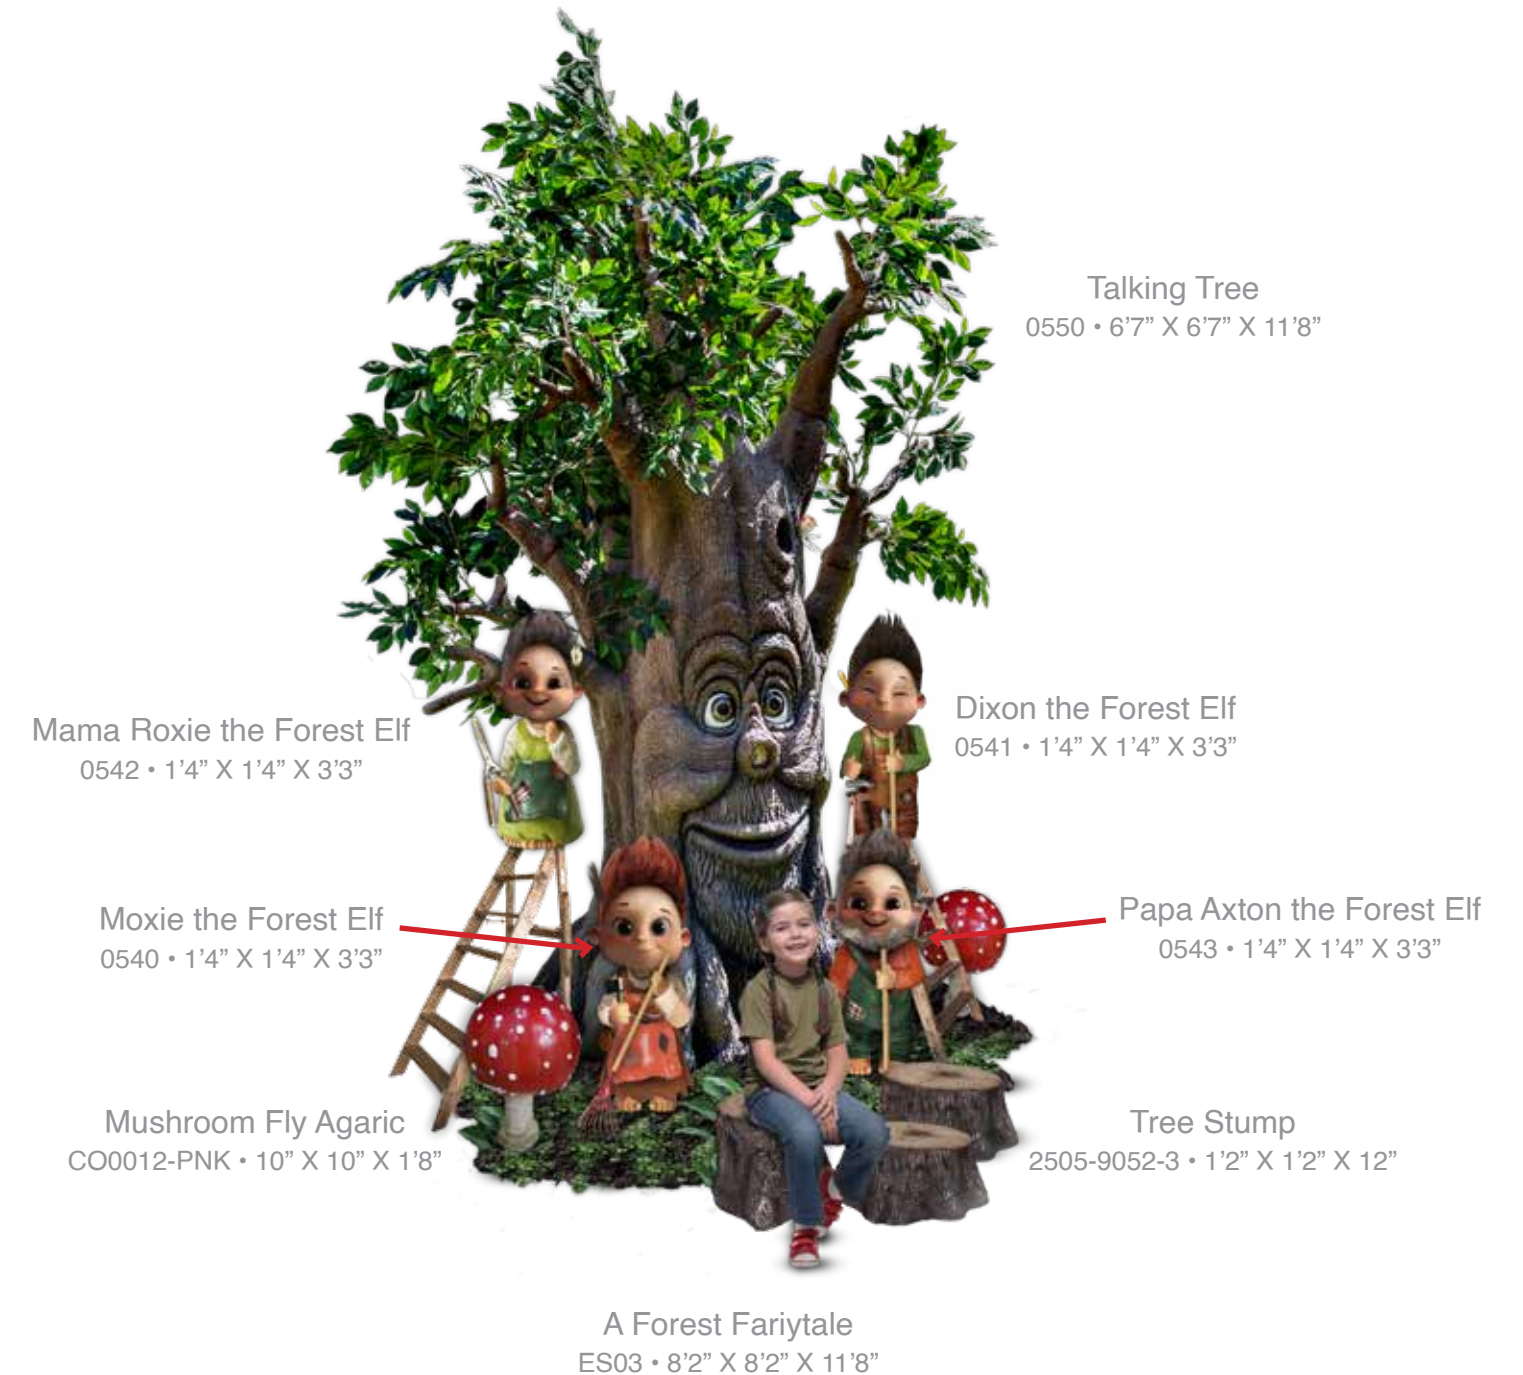

Talking Tree
0550 • 6'7" X 6'7" X 11'8"

Mama Roxie the Forest Elf
0542 • 1'4" X 1'4" X 3'3"

Dixon the Forest Elf
0541 • 1'4" X 1'4" X 3'3"

Moxie the Forest Elf
0540 • 1'4" X 1'4" X 3'3"

Papa Axton the Forest Elf
0543 • 1'4" X 1'4" X 3'3"

Mushroom Fly Agaric
CO0012-PNK • 10" X 10" X 1'8"

Tree Stump
2505-9052-3 • 1'2" X 1'2" X 12"

A Forest Fariytale
ES03 • 8'2" X 8'2" X 11'8"

• 1 talking tree and 4 figures.