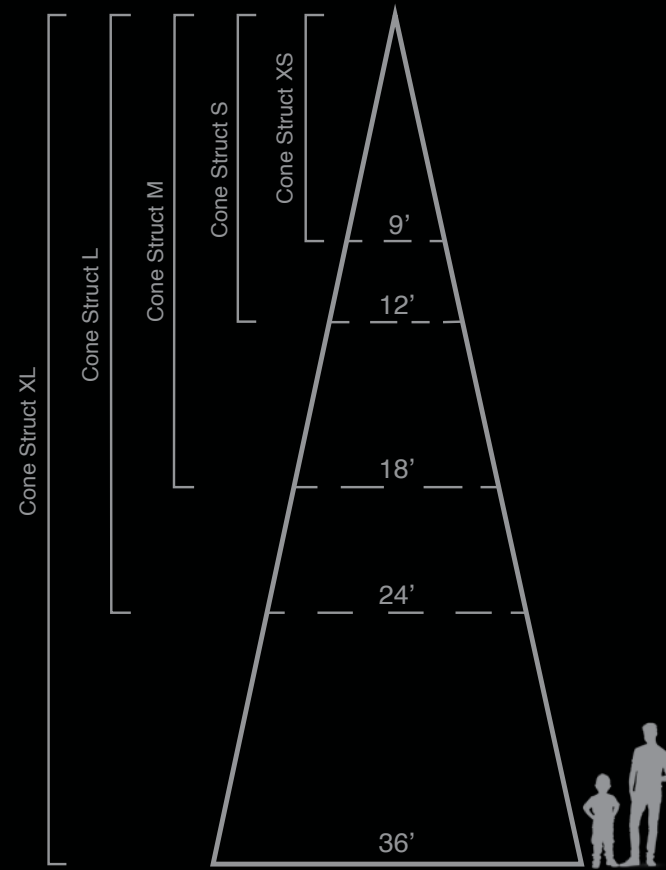

Cone Struct

Cone Struct S
680-266 • 4'11" X 4'11" X 12'

Cone Struct L
680-270 • 10' X 10' X 24'9"

Cone Struct M
680-268 • 7'7" X 7'7" X 18'

Cone Struct XL
680-272 • 14'8" X 14'8" X 36'3"