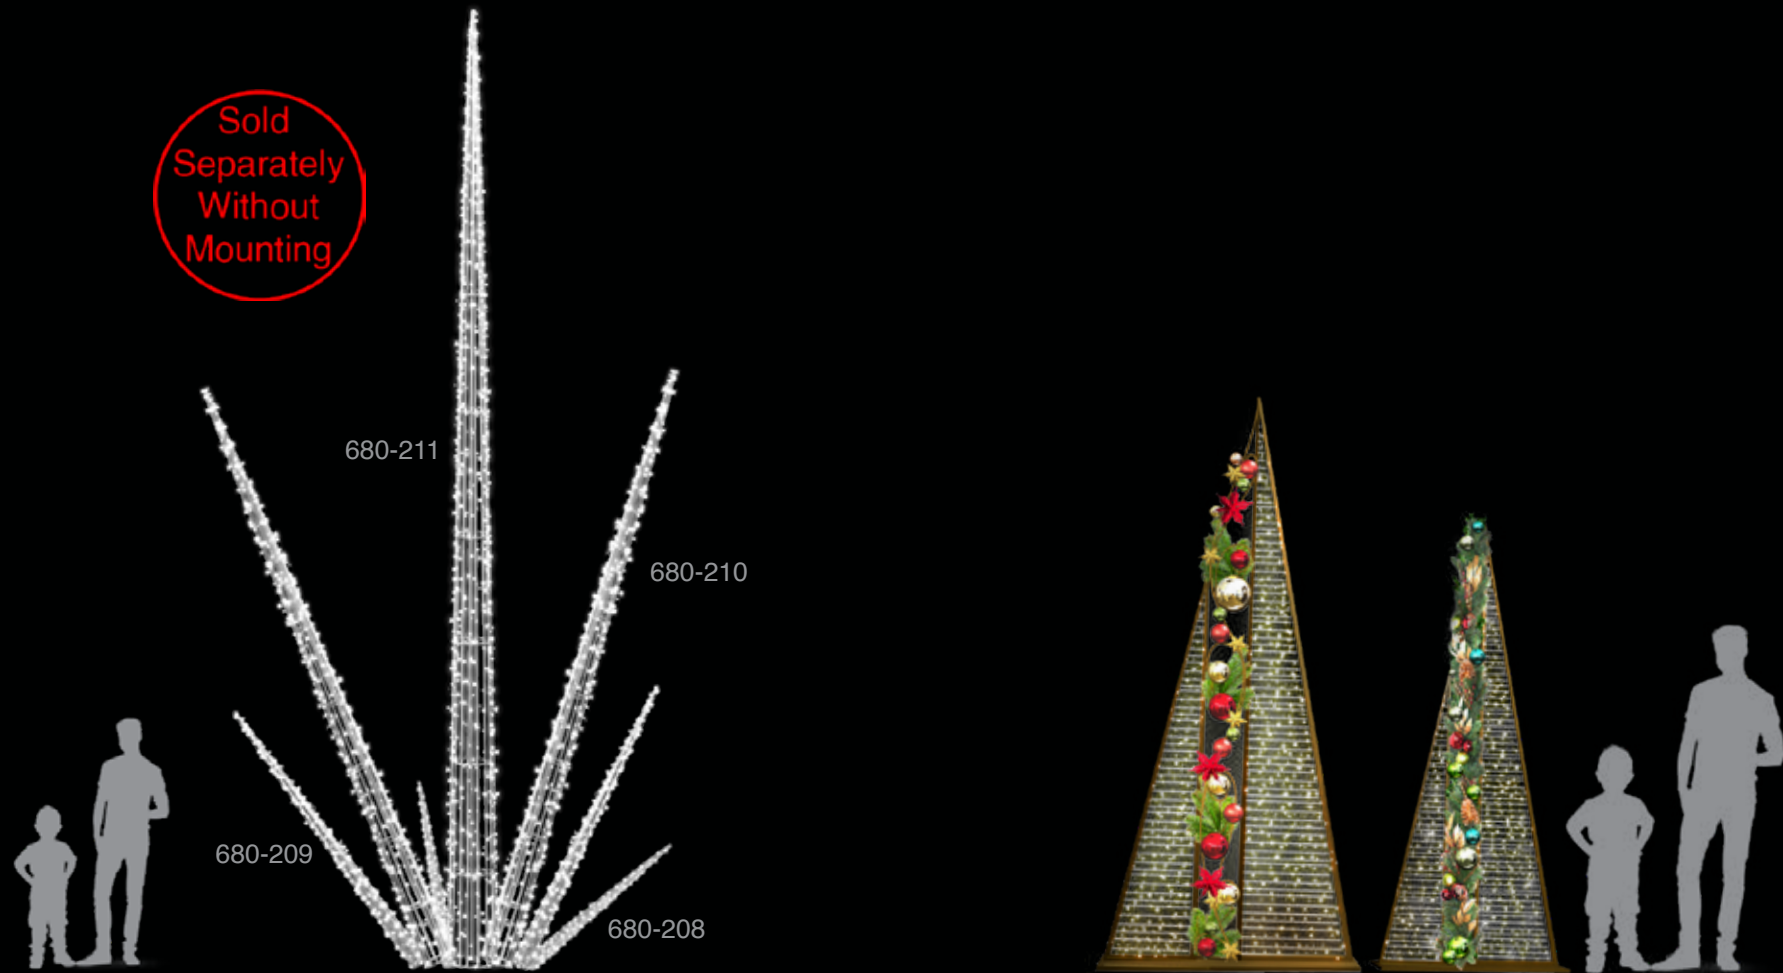

Spotlight Star

2510-0718 • 4' Tall

2510-0719 • 8' Tall

2510-0720 • 12' Tall

Greenery Arch with Chic Bow

2510-0721 • 12' X 2' 4" X 16'

Sold Separately Without Mounting

Ice Thorns