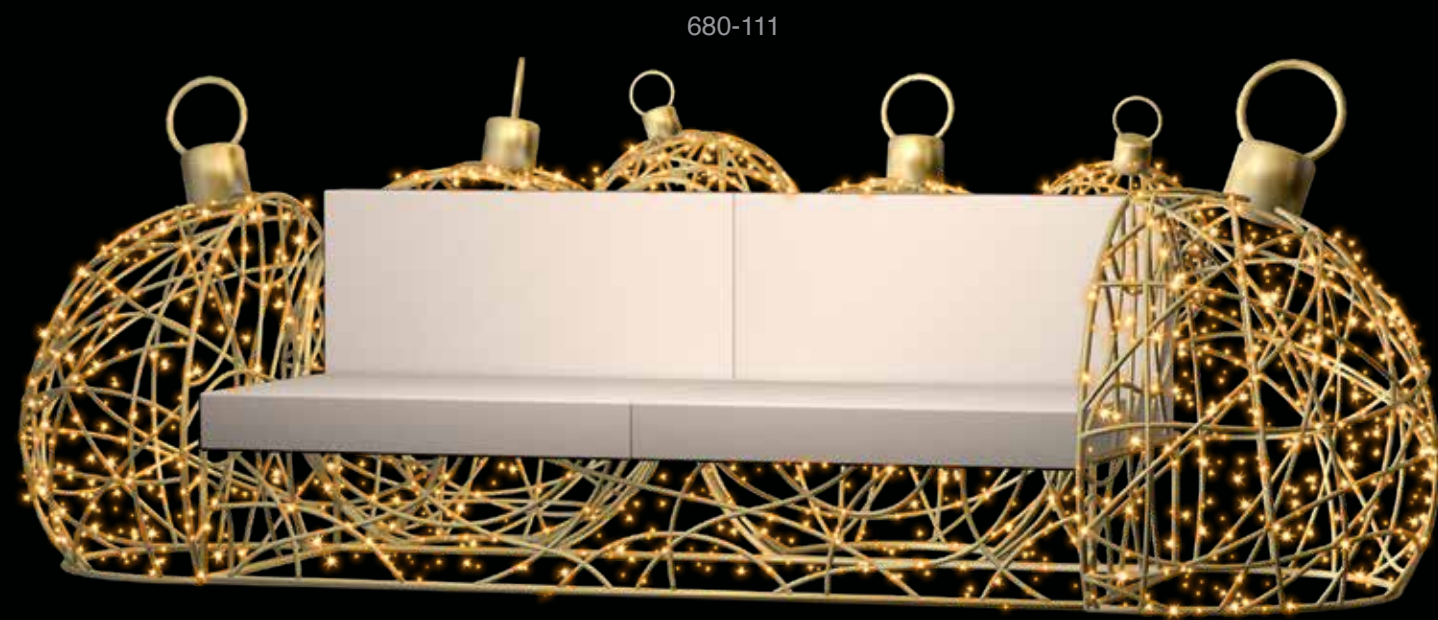

Lady Deer & Junior Deer

680-008 • 12'2" X 5'7" X 12'9"
680-009 • 8'10" X 3'5" X 10'5"

Gentle Stag

680-006 • 16'5" X 7'11" X 18'

Struct Furniture

Struct Chair with Stool / Indoor
680-113 • 4'9" X 6'7" X 5'11"