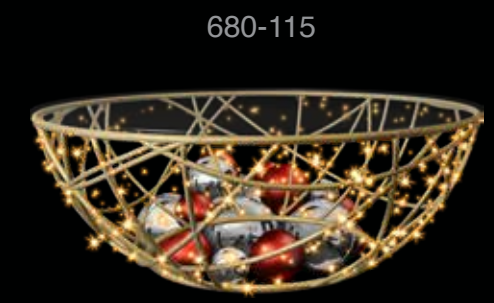

Struct Furniture

Struct Chair with Stool / Indoor
680-113 • 4'9" X 6'7" X 5'11"

Struct Chair / Indoor
680-112 • 4'9" X 4'7" X 5'11"

Struct Furniture